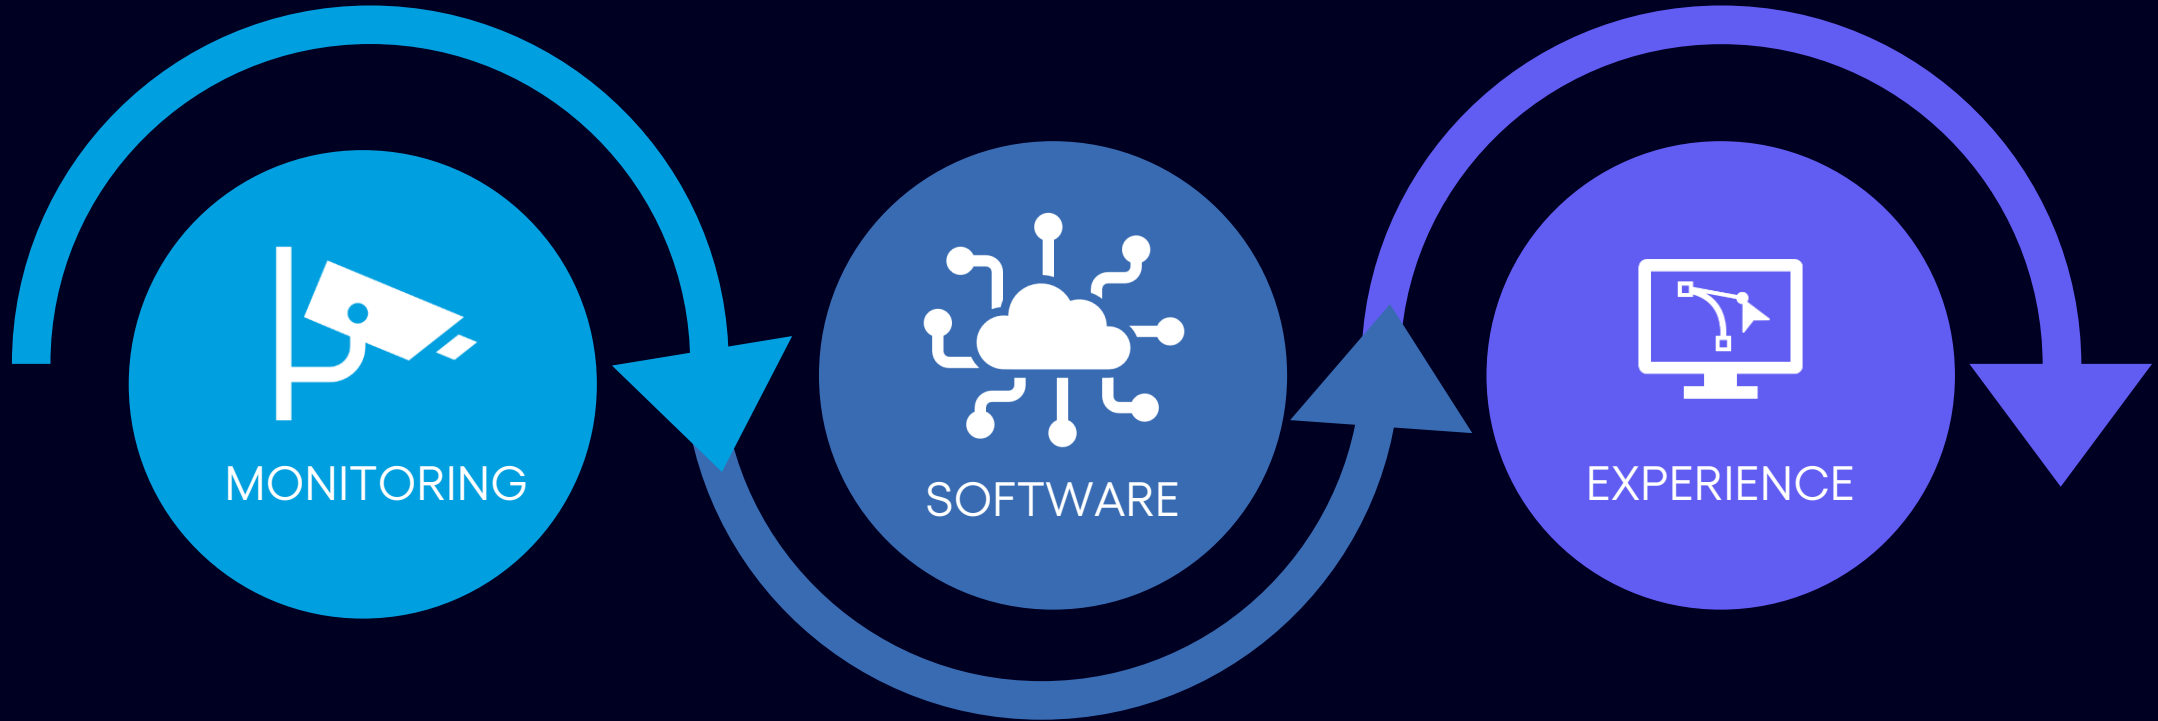

MONITORING

SOFTWARE

EXPERIENCE

**PROACTIVE VIDEO
MONITORING**

Live-audio warnings
US-based Intervention
Specialists

**PURPOSE-BUILT
SOFTWARE**

Open API Service Layer
Alarm Machine Learning

**WEB/MOBILE
APPS**

24/7 Access
Incident Reports