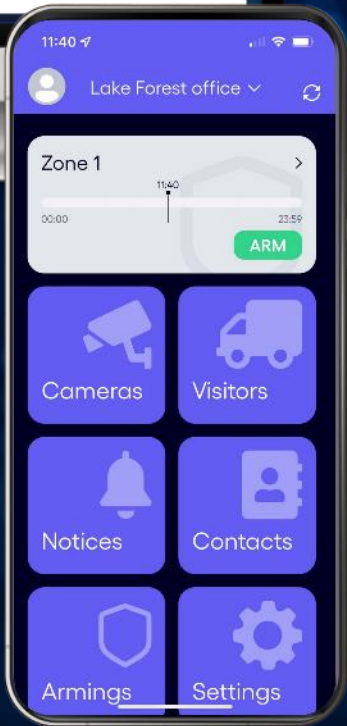

Netwatch Experience | Web & Mobile Apps On the Go

Live Camera View

Access all live cameras anytime, anywhere

Visitor Access

Create visitor passes for sites

Site Design

Upload engineering designs or maps to create Site Security Map

Site Health Check

Proactively monitor equipment & connectivity issues

Flexible Zoning

Group cameras into zones for independent arming/disarming

Contact Management

Manage contacts to be alerted when incidents occur

Incident Reports

Instant access to incident reports, searchable by site

Arming/Disarming

Control the system arming state by schedule, exception or ad-hoc

Multi-Site Management

Manage multiple sites from single login/interface