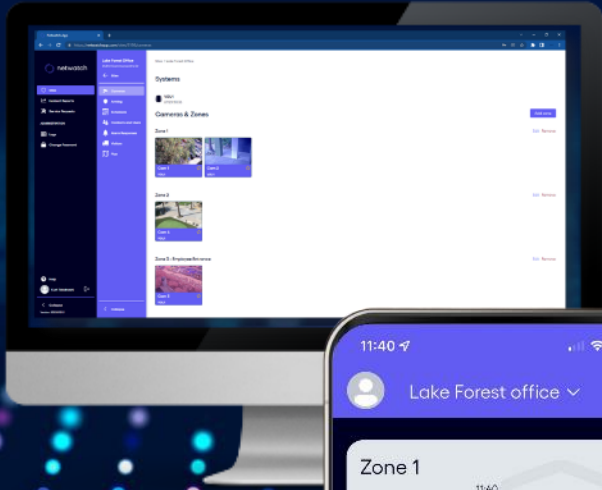

Netwatch Experience | Web & Mobile Apps On the Go

Live Camera View

Access all live cameras anytime, anywhere

Visitor Access

Create visitor passes for sites

Site Design

Upload engineering designs or maps to create Site Security Map

Site Health Check

Proactively monitor equipment & connectivity issues

Flexible Zoning

Group cameras into zones for independent arming/disarming

Contact Management

Manage contacts to be alerted when incidents occur

Incident Reports

Instant access to incident reports, searchable by site

Arming/Disarming

Control the system arming state by schedule, exception or ad-hoc

Multi-Site Management

Manage multiple sites from single login/interface